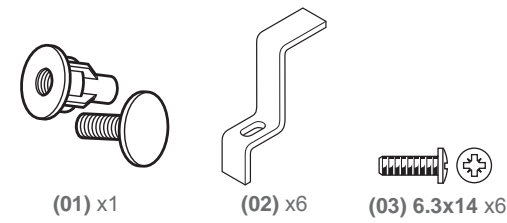

COOKE & LEWIS

Ising

Ising Black 1B
Bar code: 3663602900832

Ising White 1B
Bar code: 3663602900863

Ising Black 1.5B
Bar code: 3663602900849

Ising White 1.5B
Bar code: 3663602900870

Ising Grey 1.5B
Bar code: 3663602901204

Ising Beige 1.5B
Bar code: 3663602901501

Ising Black 2B
Bar code: 3663602900856

Ising White 2B
Bar code: 3663602900887

Ising Grey 1B
Bar code: 3663602901198

Ising Beige 1B
Bar code: 3663602901495

Your product - **Votre produit** -
Twój produkt - **Ваша продукция** -
Ürününüz - **Su producto** - O seu produto
- **Produsul dumneavoastră**