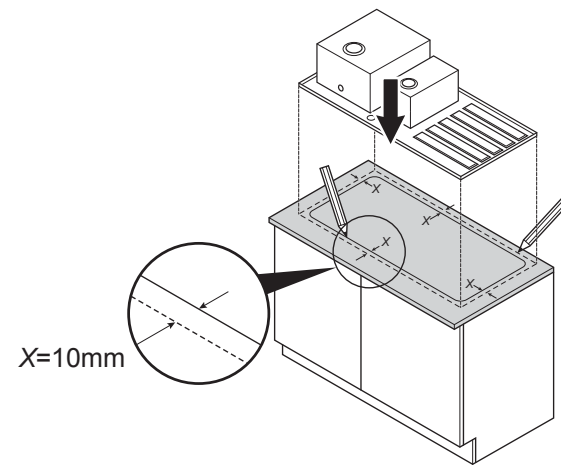

You will need - **Vous aurez besoin de** -
Będziesz potrzebował - **Вам**
потребуется - İhtiyacınız olacak -
Necesitará - Precisa de - **Veți avea**
nevoie de

01

02